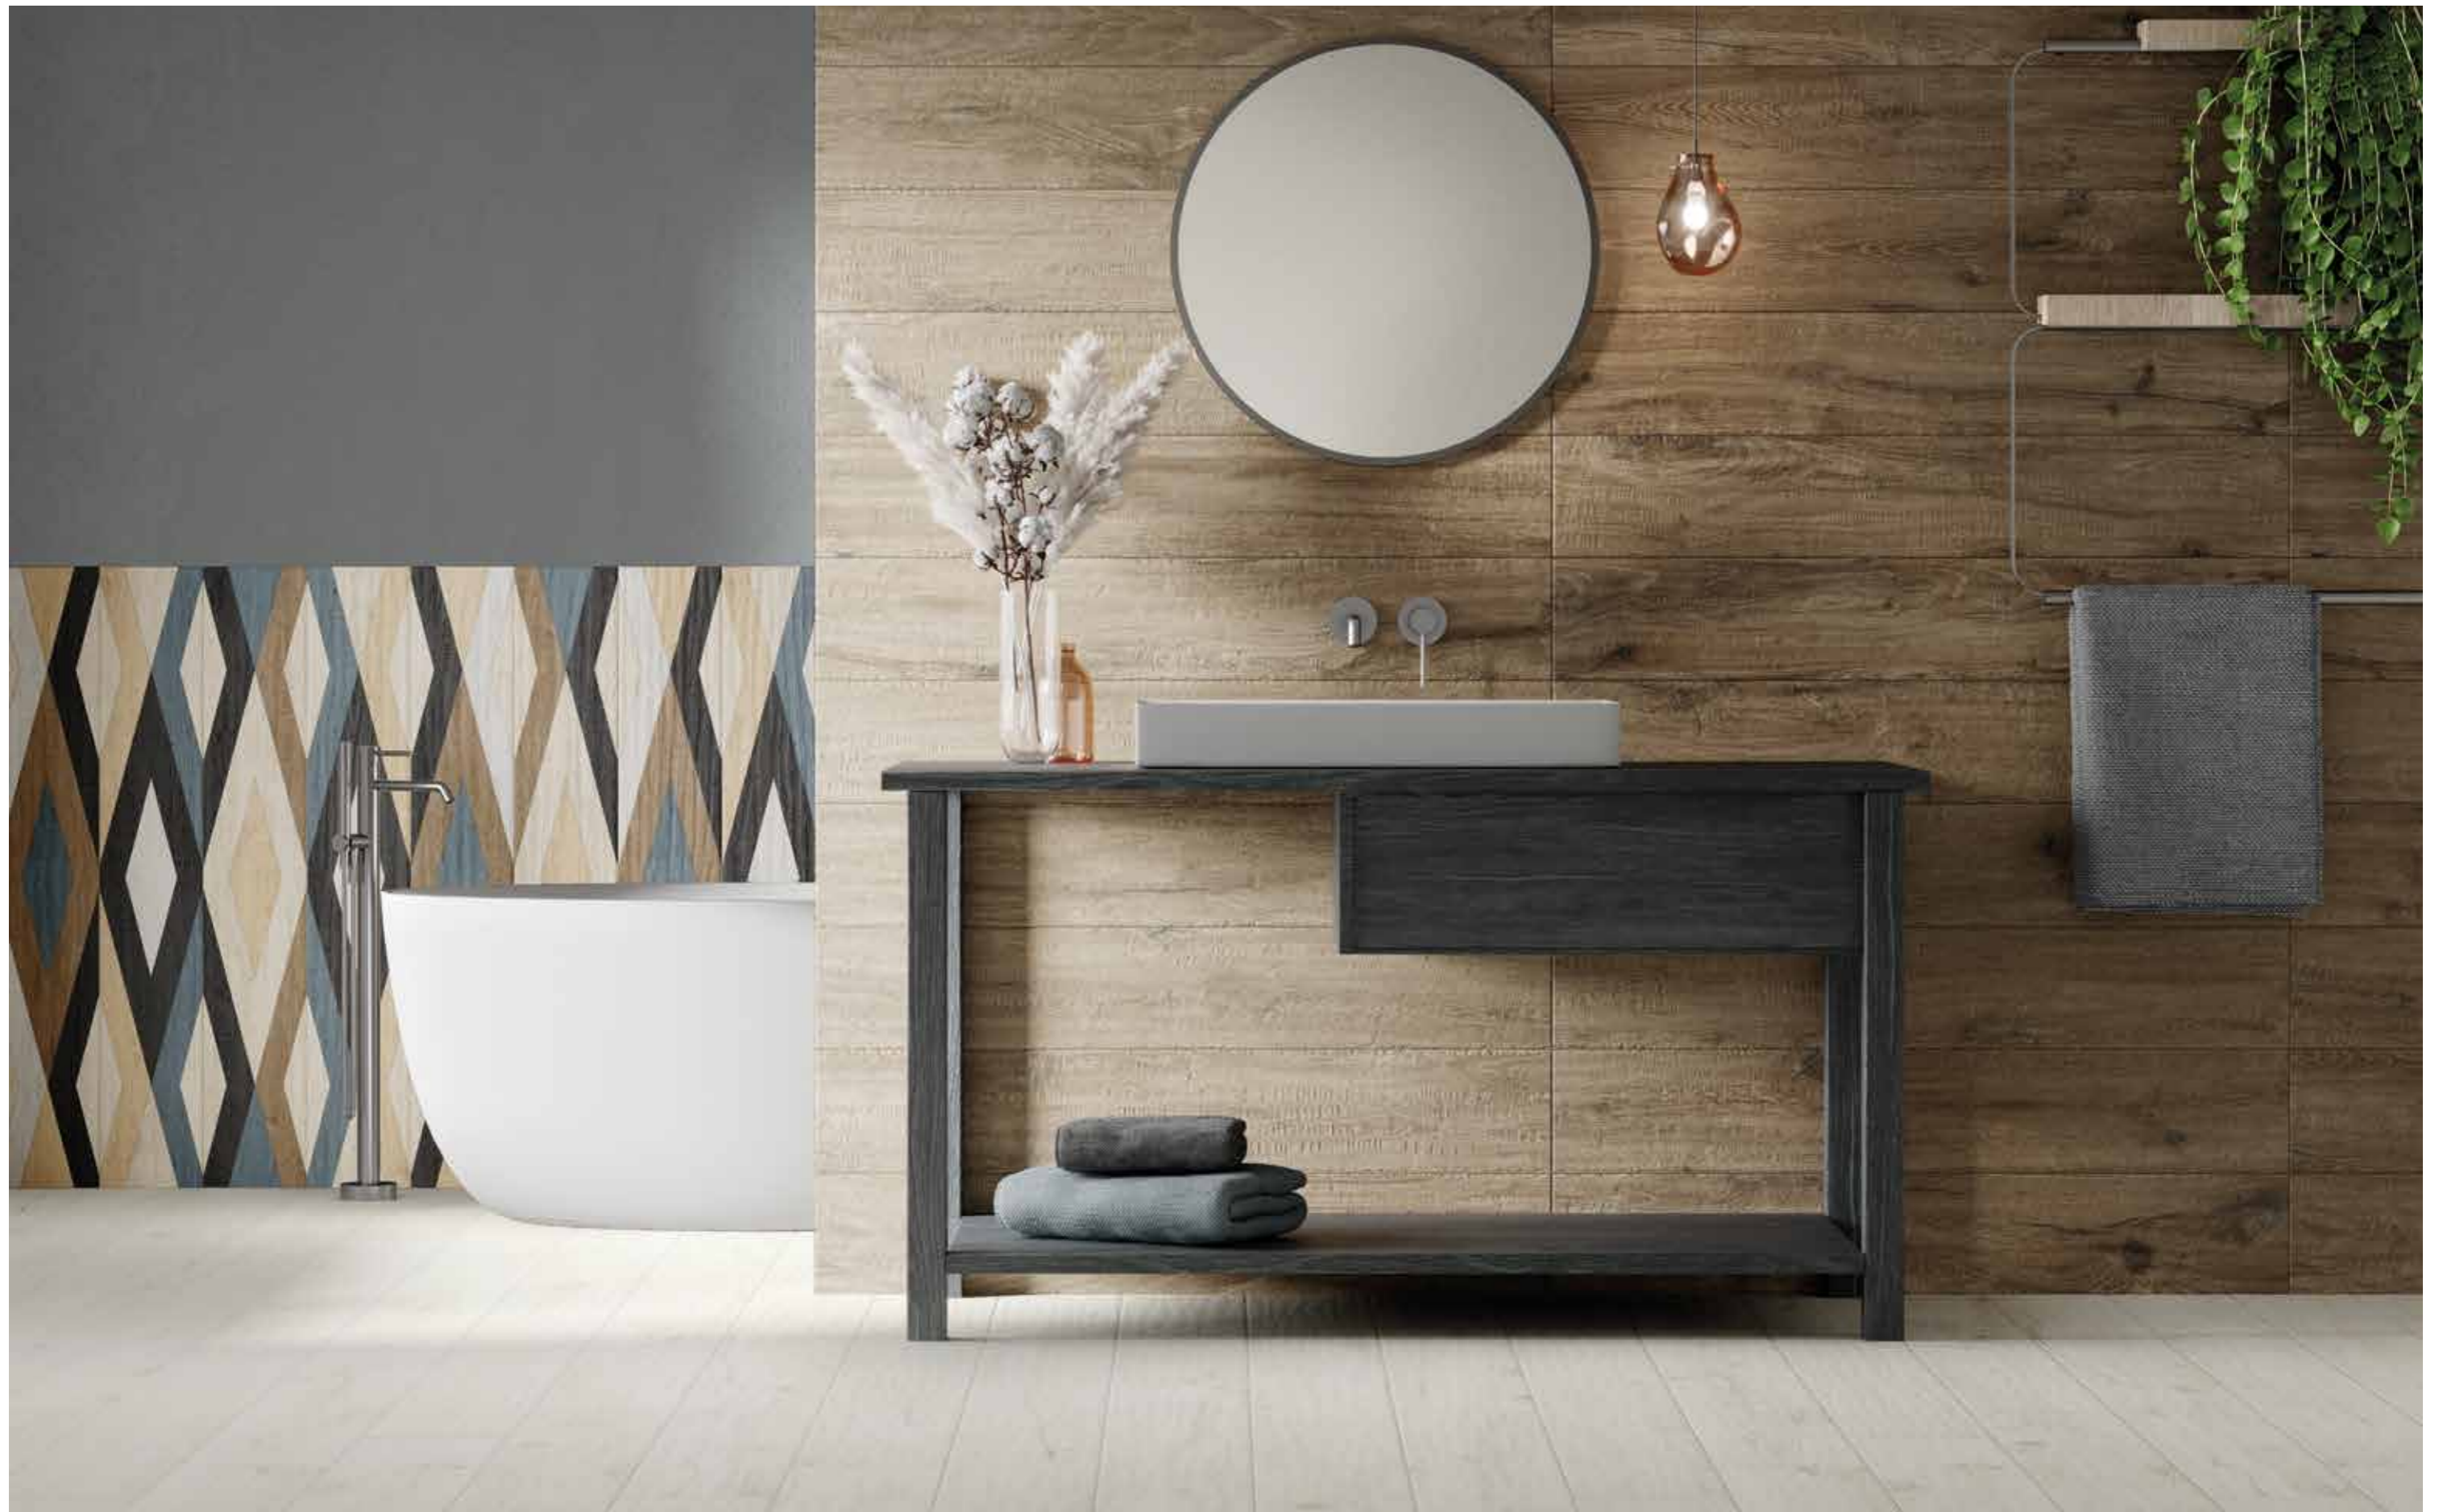

FORMATI SIZES

20x120 Rectificato
8"x48" Rectified
R10 - R11

TONGASS

✓ Tongass Brown 20x120 . White 20x120 . Decoro Diamond 20x120

TONGASS

◀ Tongass Natural 20x120 . Decoro Diamond 20x120

◀ Tongass Blond 20x120