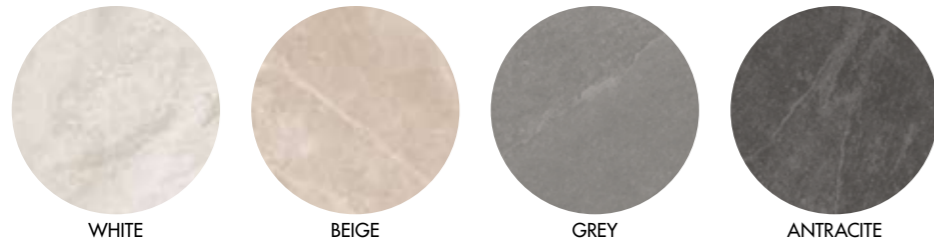

COLORI COLORS