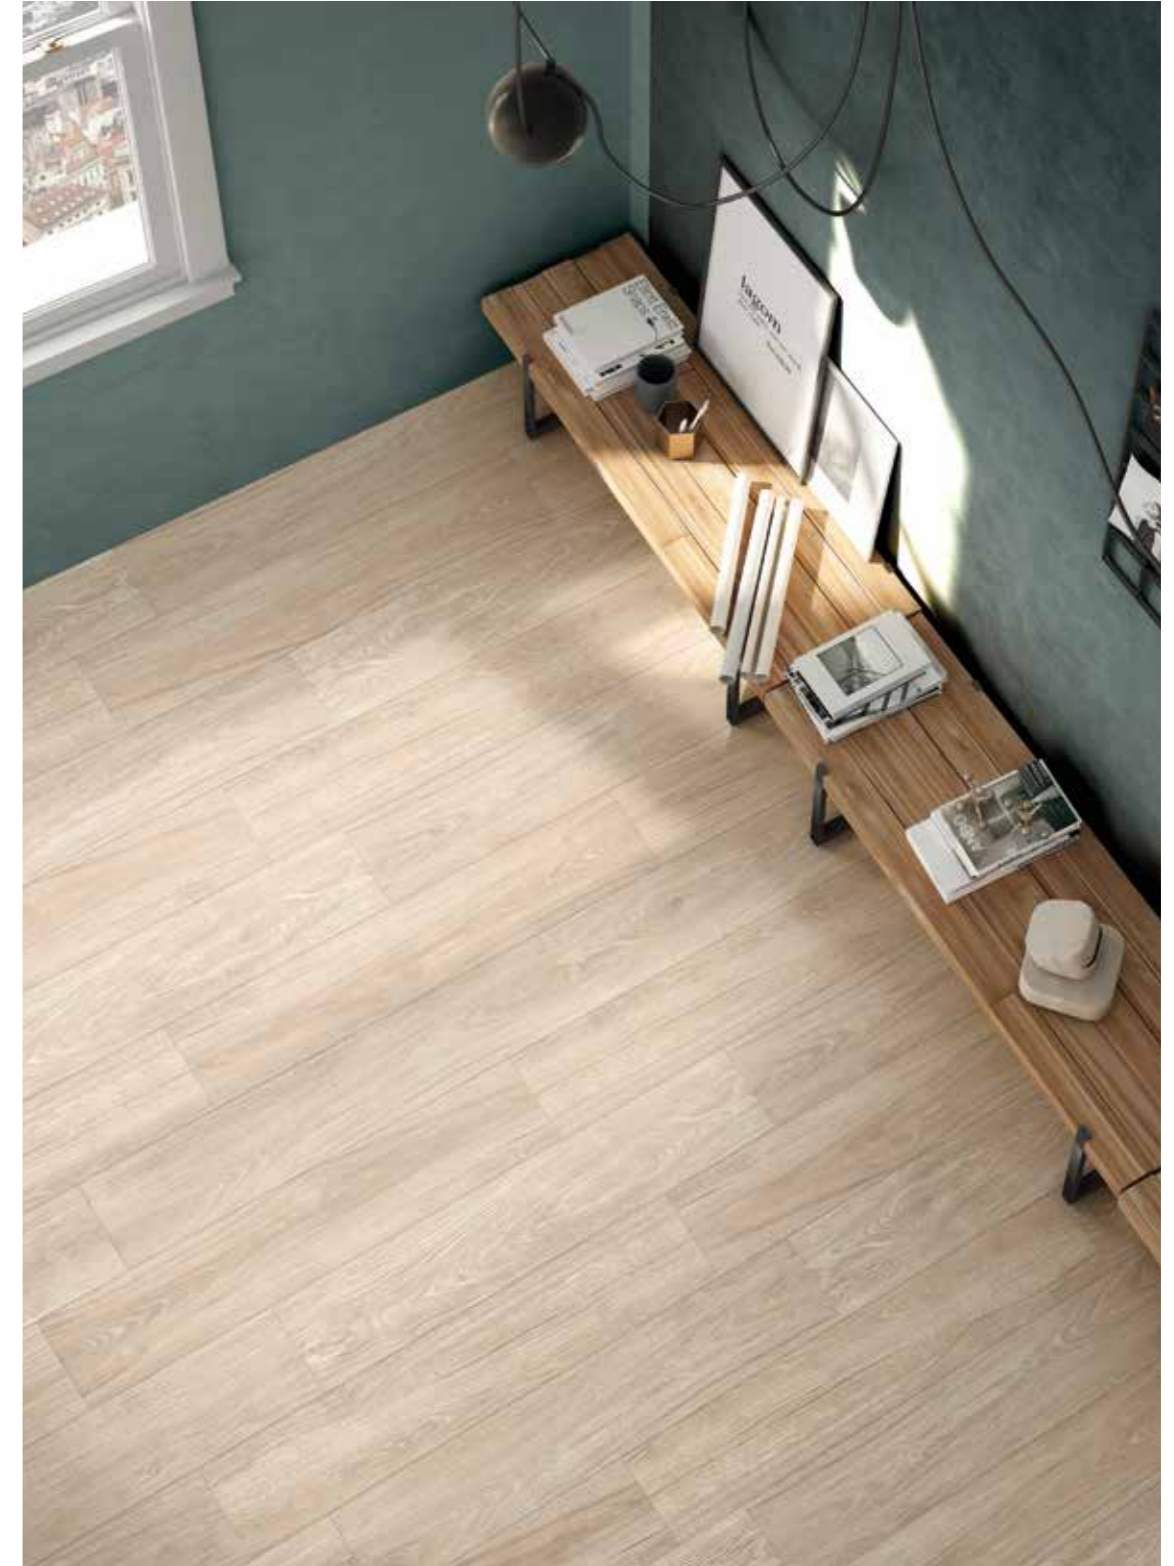

GRES PORCELLANATO SMALTATO GLAZED PORCELAIN TILE

^ Planet Olmo 20x120