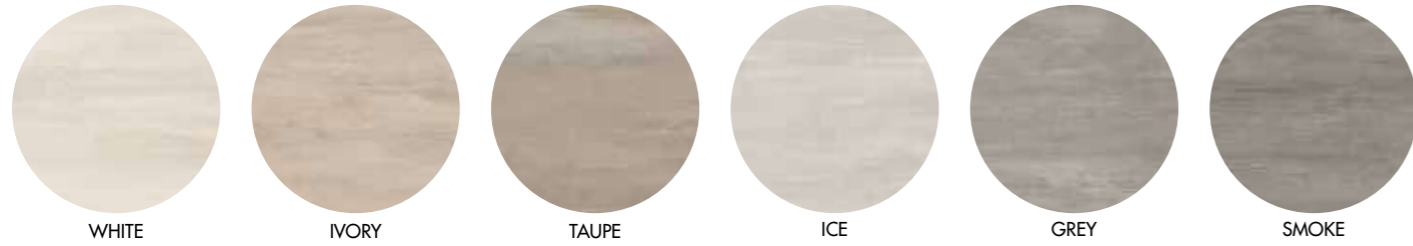

ABSOLUTE

WOOD COLORI COLORS

WOOD FORMATI SIZES

20x120 8"x48"

Rettificato Rectified R10
± 9 mm
6x15
148

ABWO20120WH White
ABWO20120IV Ivory
ABWO20120TA Taupe
ABWO20120IC Ice
ABWO20120GY Grey
ABWO20120SM Smoke

WOOD DECORI DECORS

30x30 12"x12"

Mosaico 5x5 su rete
11x15
35 *

ABWOMOSWH White
ABWOMOSIV Ivory
ABWOMOSTA Taupe
ABWOMOSIC Ice
ABWOMOSGY Grey
ABWOMOSSM Smoke

* Vendita tassativa a scatole complete Sale in full boxes only

WOOD PEZZI SPECIALI SPECIAL TRIMS

Battiscopa Digitale
6x60 2.4"x24"
15x15
30

Gradino Lineare Costa Retta
20x120x3 8"x48"x1.2"
2x15
190

Angolare Costa Retta
33x120x3 13.20"x48"x1.2"
2x15
195

ABWO60BATWH White
ABWO60BATIV Ivory
ABWO60BATT Taupe
ABWO60BATIC Ice
ABWO60BATGY Grey
ABWO60BATSM Smoke

ABWOCOLIWH White
ABWOCOLIIV Ivory
ABWOCOLITA Taupe
ABWOCOLIIC Ice
ABWOCOLIGY Grey
ABWOCOLISM Smoke

ABWOCODS DX/SX 195
ABWOCODX DX 194
ABWOCOSX SX 194

Guarda la gamma Absolute 30x90 rivestimento a pagina 244
View the wall tile Absolute 30x90 range at page 244

ABSOLUTE	pcs/box	mq/box	kg/box	box/pallet	mq/pallet	kg/pallet
20x120 8"x48" WOOD Rettificato Rectified R10	6	1,44	27,78	36	51,84	1000,08