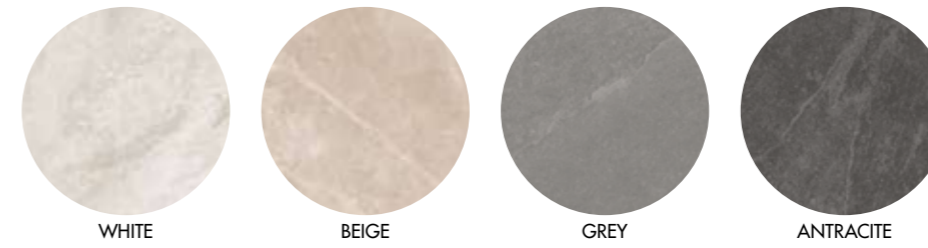

BEIGE

GREY

ANTRACITE

WALES

PAVIMENTO E RIVESTIMENTO FLOOR AND WALL TILE

WHITE