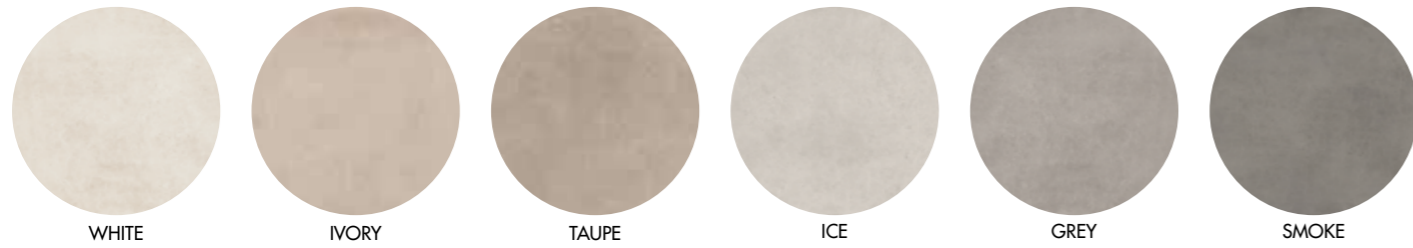

CEMENT COLORI COLORS

CEMENT FORMATI SIZES

60x120 24"x48" OUT

4 Printings

Rettificato Rectified R10 ± 9 mm 2x 149	White Ivory Taupe Ice Grey Smoke	Rettificato Rectified R11 ± 20 mm 1x 193	White Ivory Taupe Ice Grey
ABCE60120WH	White	ABCE60120VGS	Ivory
ABCE60120IV	Ivory	ABCE60120TAGS	Taupe
ABCE60120TA	Taupe	ABCE60120ICGS	Ice
ABCE60120IC	Ice	ABCE60120GYGS	Grey
ABCE60120GY	Grey		
ABCE60120SM	Smoke		

80x80 32"x32"

6 Printings

Rettificato Rectified R10 ± 9 mm 2x 149	White Ivory Taupe Ice Grey Smoke
ABCE8080WH	White
ABCE8080IV	Ivory
ABCE8080TA	Taupe
ABCE8080IC	Ice
ABCE8080GY	Grey
ABCE8080SM	Smoke

40x80 16"x32"

Rettificato Rectified R10 ± 9 mm 3x 149	White Ivory Taupe Ice Grey Smoke
ABCE4080WH	White
ABCE4080IV	Ivory
ABCE4080TA	Taupe
ABCE4080IC	Ice
ABCE4080GY	Grey
ABCE4080SM	Smoke

60x60 24"x24"

9 Printings

Rettificato Rectified R10 ± 9 mm 3x 130	White Ivory Taupe Ice Grey Smoke
ABCE6060WH	White
ABCE6060IV	Ivory
ABCE6060TA	Taupe
ABCE6060IC	Ice
ABCE6060GY	Grey
ABCE6060SM	Smoke

30x60 12"x24"

Rettificato Rectified R10 ± 9 mm 6x 130	White Ivory Taupe Ice Grey Smoke
ABCE3060WH	White
ABCE3060IV	Ivory
ABCE3060TA	Taupe
ABCE3060IC	Ice
ABCE3060GY	Grey
ABCE3060SM	Smoke

GRES PORCELLANATO SMALTATO GLAZED PORCELAIN TILE

CEMENT FORMATI SIZES

10x30 4"x12"

Rettificato Rectified R10
± 9 mm
32x
169

ABCE1030WH	White
ABCE1030IV	Ivory
ABCE1030TA	Taupe
ABCE1030IC	Ice
ABCE1030GY	Grey
ABCE1030SM	Smoke

CEMENT DECORI DECORS

30x30 12"x12"

Mosaico 5x5 su rete
11x
35 *

ABCEMOSWH	White
ABCEMOSIV	Ivory
ABCEMOSTA	Taupe
ABCEMOSIC	Ice
ABCEMOSGY	Grey
ABCEMOSSM	Smoke

* Vendita tassativa a scatole complete Sale in full boxes only

CEMENT PEZZI SPECIALI SPECIAL TRIMS

Battiscopa Digitale 6x60 2.4"x24" 15x 30	Battiscopa Digitale 6x80 2.4"x32" 8x 48	Gradino Lineare Costa Retta 33x120x3 13.20"x48"x1.2" 2x 190	Angolare Costa Retta 33x120x3 13.20"x48"x1.2" 2x
ABCE60BATWH White ABCE60BATIV Ivory ABCE60BATA Taupe ABCE60BATIC Ice ABCE60BATGY Grey ABCE60BATSM Smoke	ABCE80BATWH White ABCE80BATIV Ivory ABCE80BATA Taupe ABCE80BATIC Ice ABCE80BATGY Grey ABCE80BATSM Smoke	ABCOLIWH White ABCOLIIV Ivory ABCOLITA Taupe ABCOLIIC Ice ABCOLIGY Grey ABCOLISM Smoke	ABCODS DX/SX 195 ABCODX DX 194 ABCOSX SX 194

Guarda la gamma Absolute 30x90 rivestimento a pagina 244
View the wall tile Absolute 30x90 range at page 244

ABSOLUTE	pcs/box	mq/box	kg/box	box/pallet	mq/pallet	kg/pallet
60x120 24"x48" CEMENT Rettificato Rectified SP. 20 mm R11	1	0,72	32,00	32	23,04	1024,00
60x120 24"x48" CEMENT Rettificato Rectified R10	2	1,44	28,40	36	51,84	1022,40
80x80 32"x32" CEMENT Rettificato Rectified R10	2	1,28	24,96	40	51,20	998,40
40x80 16"x32" CEMENT Rettificato Rectified R10	3	0,96	18,66	28	26,88	522,48
60x60 24"x24" CEMENT Rettificato Rectified R10	3	1,08	21,30	40	43,20	852,00
30x60 12"x24" CEMENT Rettificato Rectified R10	6	1,08	21,00	48	51,84	1008,00
10x30 4"x12" CEMENT Rettificato Rectified R10	32	0,96	19,30	36	34,56	694,80