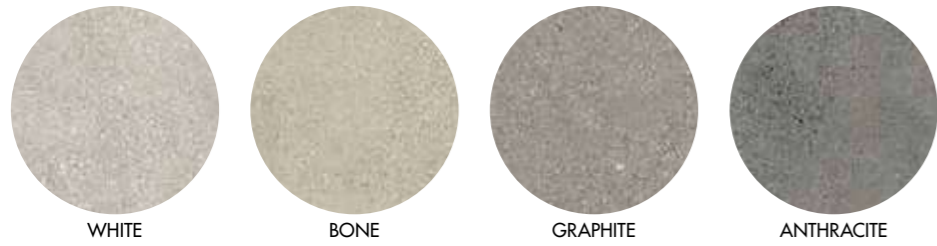

^ Teatro Bone 60x120 R11

THEATRO

✓ Teatro Graphite SP. 20mm 60x60 R11 . Decoro Royal Graphite 60x120

THEATRO

PAVIMENTO E RIVESTIMENTO FLOOR AND WALL TILE

COLORI COLORS

FORMATI SIZES

60x120 24"x48"