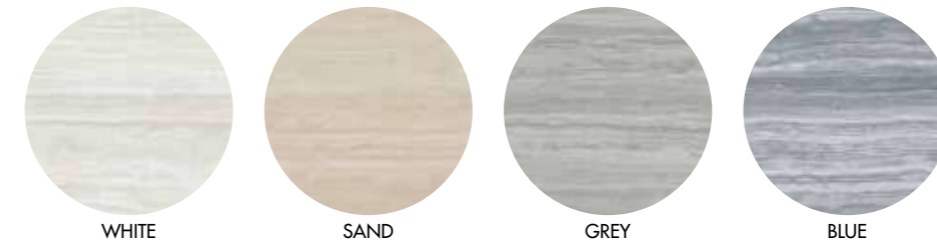

ORIGIN

PAVIMENTO E RIVESTIMENTO FLOOR AND WALL TILE