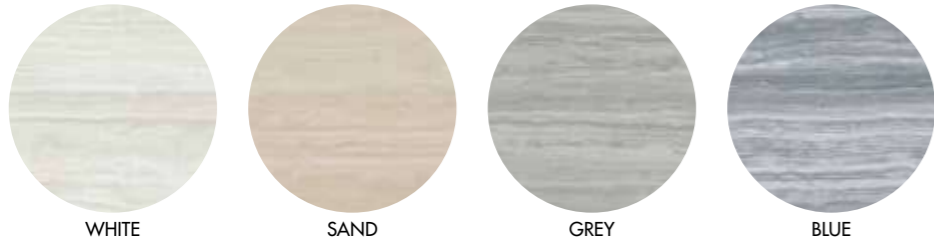

^ Origin Blue 60x120 . Grey 60x120

ORIGIN

PAVIMENTO E RIVESTIMENTO FLOOR AND WALL TILE

COLORI COLORS

FORMATI SIZES

60x120 24"x48"

Rettificato Rectified R9
± 9 mm
2x **149**

OR60120WH White
OR60120SA Sand
OR60120GY Grey
OR60120BL Blue