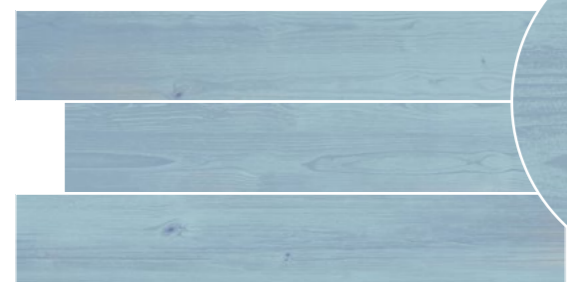

Azzurro

IN
20x120