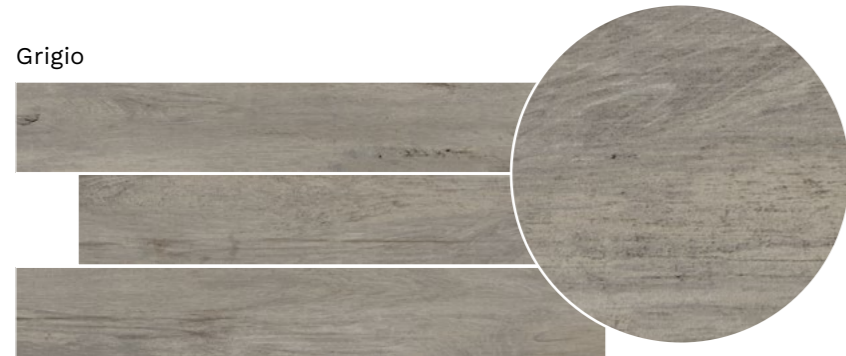

MEMORY

15,3x100 / 15,3x100 **R11** / 30x60

Gamma Colori

Bianco

	IN
15,3x100	

Grigio

	IN	OUT
15,3x100		15,3x100 R11

Miele