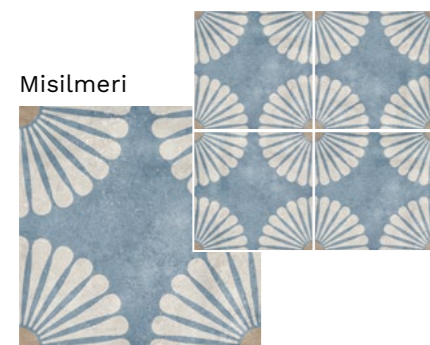

La ceramica che racconta l'Italia.

L'Italia se desta.

Savoia Italia spa.

Talè Marzamemi 21,6x21,6 & Heritage Charcoal 60x60 Rettificato

Savoia Italia presents "Talè".
A new collection of cement tiles with a retro soul pays homage to the art of craftsmanship, taking up shades and features marked by time. The tradition of SICILIAN ARTISAN MAJOLICA comes revisited and masterfully enhanced, mixing dusty colours with contemporaneity and cheerfulness. The dominant colours recall the nature of this picturesque island, which, combined with the different patterns, project the immense history architecture written over the centuries by different civilizations and cultures.

The ceramic that tells Italy.

Italy has awakened.

Savoia Italia spa.

Talè Mix Orientale & Mix Occidentale 21,6x21,6

Gamma Colori

* Posa a 4 pezzi

21,6x21,6

* Posa a 4 pezzi