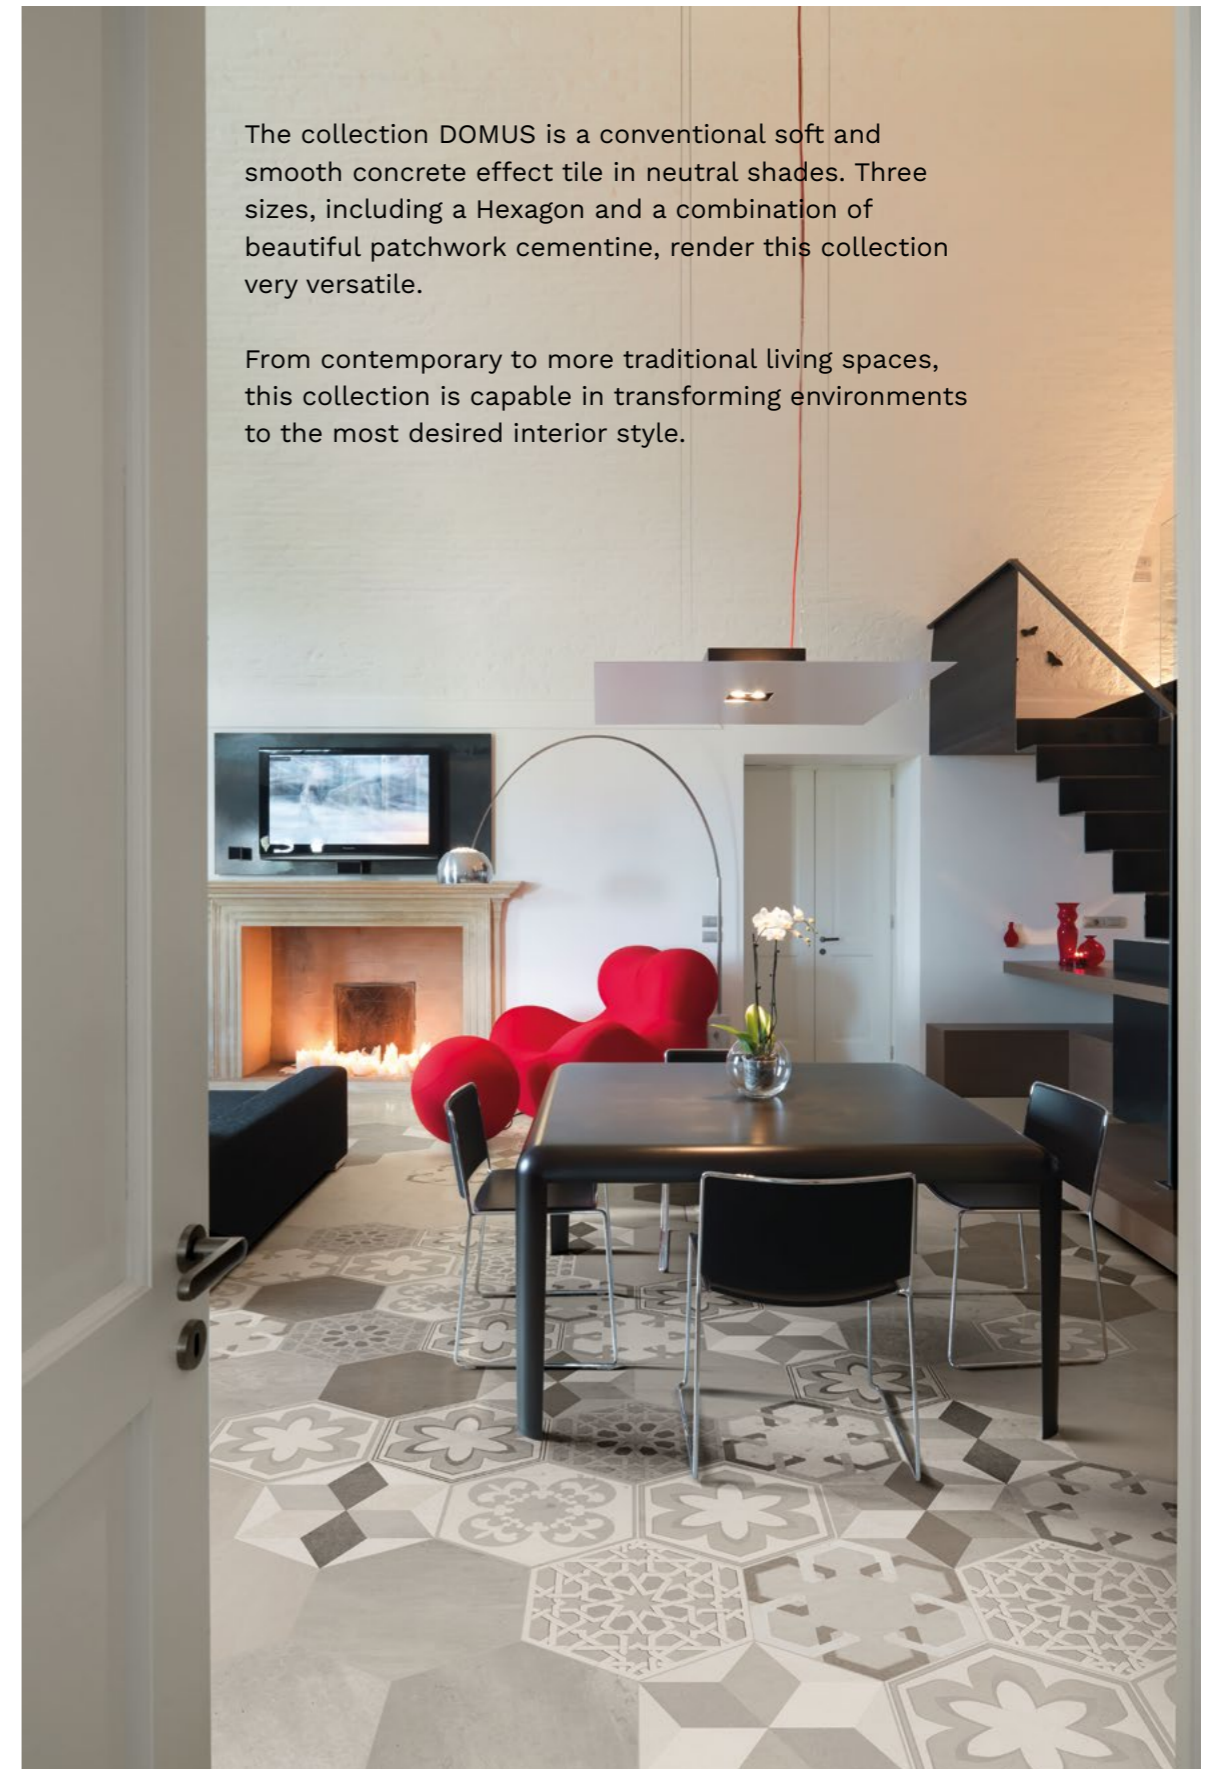

The collection DOMUS is a conventional soft and smooth concrete effect tile in neutral shades. Three sizes, including a Hexagon and a combination of beautiful patchwork cementine, render this collection very versatile.

From contemporary to more traditional living spaces, this collection is capable in transforming environments to the most desired interior style.

Domus Decori Mix & Fondi Esagonali