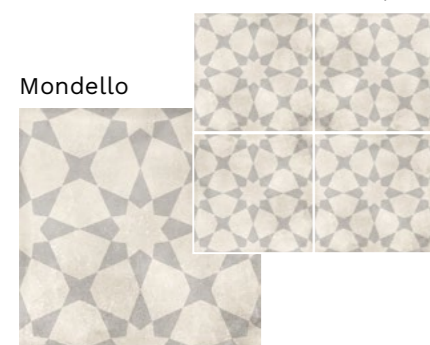

La ceramica che racconta l'Italia.

L'Italia se desta.

Savoia Italia spa.

Talè Marzamemi 21,6x21,6 & Heritage Charcoal 60x60 Rettificato

Savoia Italia presents "Talè".
A new collection of cement tiles with a retro soul pays homage to the art of craftsmanship, taking up shades and features marked by time. The tradition of SICILIAN ARTISAN MAJOLICA comes revisited and masterfully enhanced, mixing dusty colours with contemporaneity and cheerfulness. The dominant colours recall the nature of this picturesque island, which, combined with the different patterns, project the immense history architecture written over the centuries by different civilizations and cultures.

The ceramic that tells Italy.

Italy has awakened.

Savoia Italia spa.

Talè Mix Orientale & Mix Occidentale 21,6x21,6

Gamma Colori

* Posa a 4 pezzi

21,6x21,6

* Posa a 4 pezzi