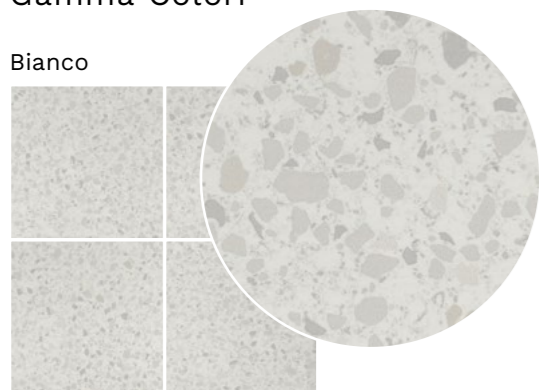

Gamma Colori

Bianco

IN
60x60 Rett.
30x60 Rett.