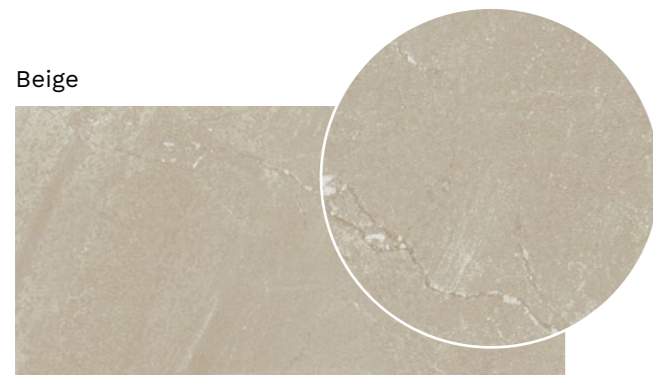

Iron

Beige

IN	OUT
30x60	30x60 R11
	21,6x21,6 R11
	21,6x43,5 R11