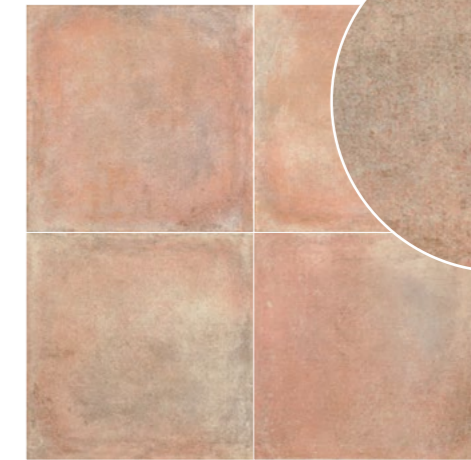

IN	OUT
Esagona 40x35 34x34	21,6x43,5 R10

Terre Toscane Rosa