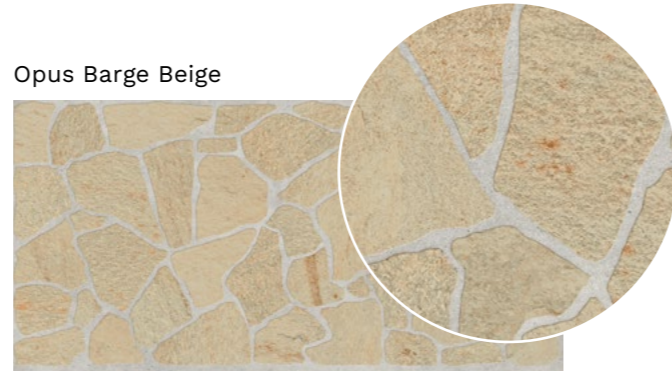

Opus Barge Beige