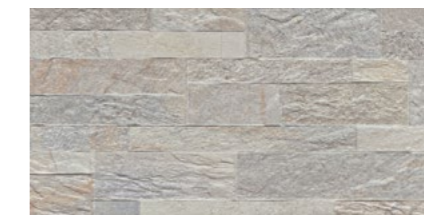

Muretto T4 Barge Cenere