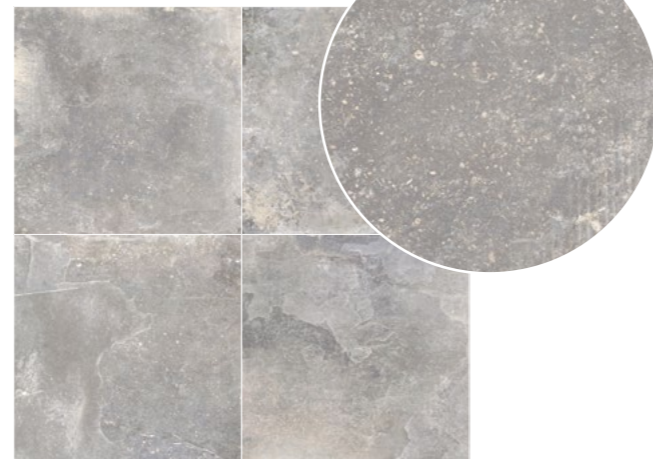

Grigio

IN	OUT
60x120 Rett.	60x60 Rett. R11
60x60 Rett.	60x60 Rett. R11 LINEA 20
60,5x60,5	
30x60 Rett.