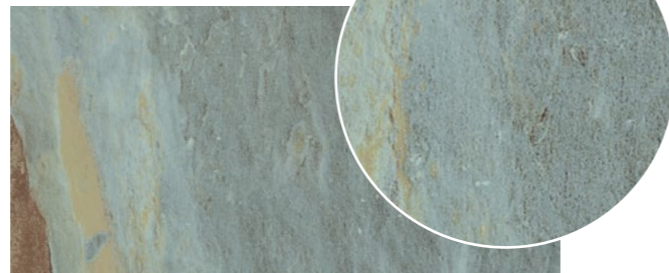

Bahia Green

IN	OUT
30x60	30x60 R11
15x15	15x15 R11