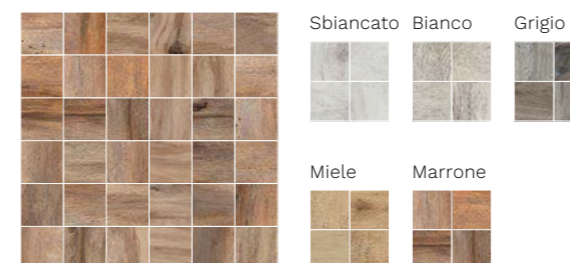

Abbinamenti consigliati

VINTAGE

MOSAICO abbinato su rete 30x30 14 ●
Netz-verklebte Mosaiken auf 30x30 Blätter