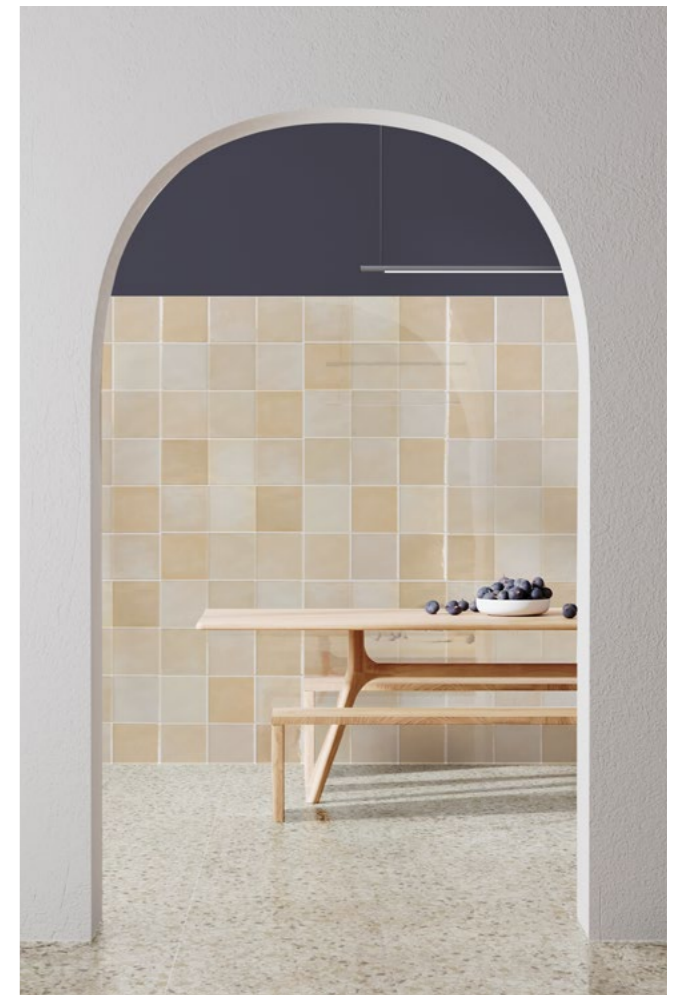

Element Geo Terra 25x75
Marmette Beige 60x60 Rettificato