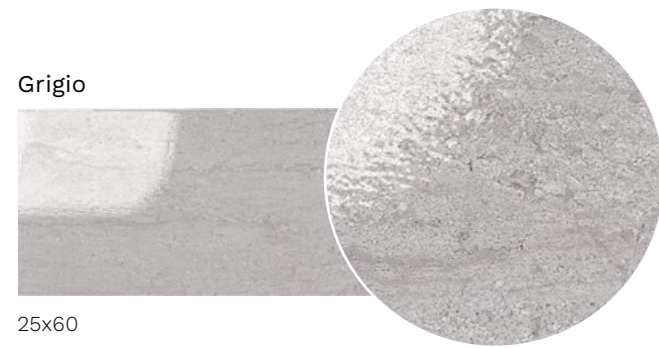

Gamma Colori

Caratteristiche Tecniche

Collezione	Colore	Formato	Superficie	Cod.		Cl.p.
Trani	Almond	25x60	Lucido	STRAR01	8 mm	30 ●
Trani	Beige	25x60	Lucido	STRAR02	8 mm	30 ●
Trani	Grigio	25x60	Lucido	STRAR04	8 mm	30 ●
Trani	Perla	25x60	Lucido	STRAR03	8 mm	30 ●
Trani	Mosaico Beige/Almond	25x60	Lucido	STRAR08	8 mm	33 ●
Trani	Mosaico Grigio/Perla	25x60	Lucido	STRAR07	8 mm	33 ●
Trani	Onda Almond	25x60	Lucido	STRAR06	8 mm	33 ●
Trani	Onda Perla	25x60	Lucido	STRAR05	8 mm	33 ●

Abbinamenti consigliati

TRANI

Perla 25x60, Mos Grigio/Perla 25x60, Grigio 25x60, Perla 25x60, Onda Perla 25x60, Almond 25x60, Mos Alm/Tor Beige 25x60, Almond 25x60, Onda Almond 25x60

PAVIMENTO

MOOD Silver 60x60, ELEGANCE White 20x120, FLINT Sand 60x60, ELEGANCE Sand 20x120

Imballi Packing	Pcs/Box	Mq/Box	≅ Kg/Box	Box/Pallet	Mq/Pallet	≅ Kg/Pallet
25x60	10	1,50	19,20	48	72,00	941,6