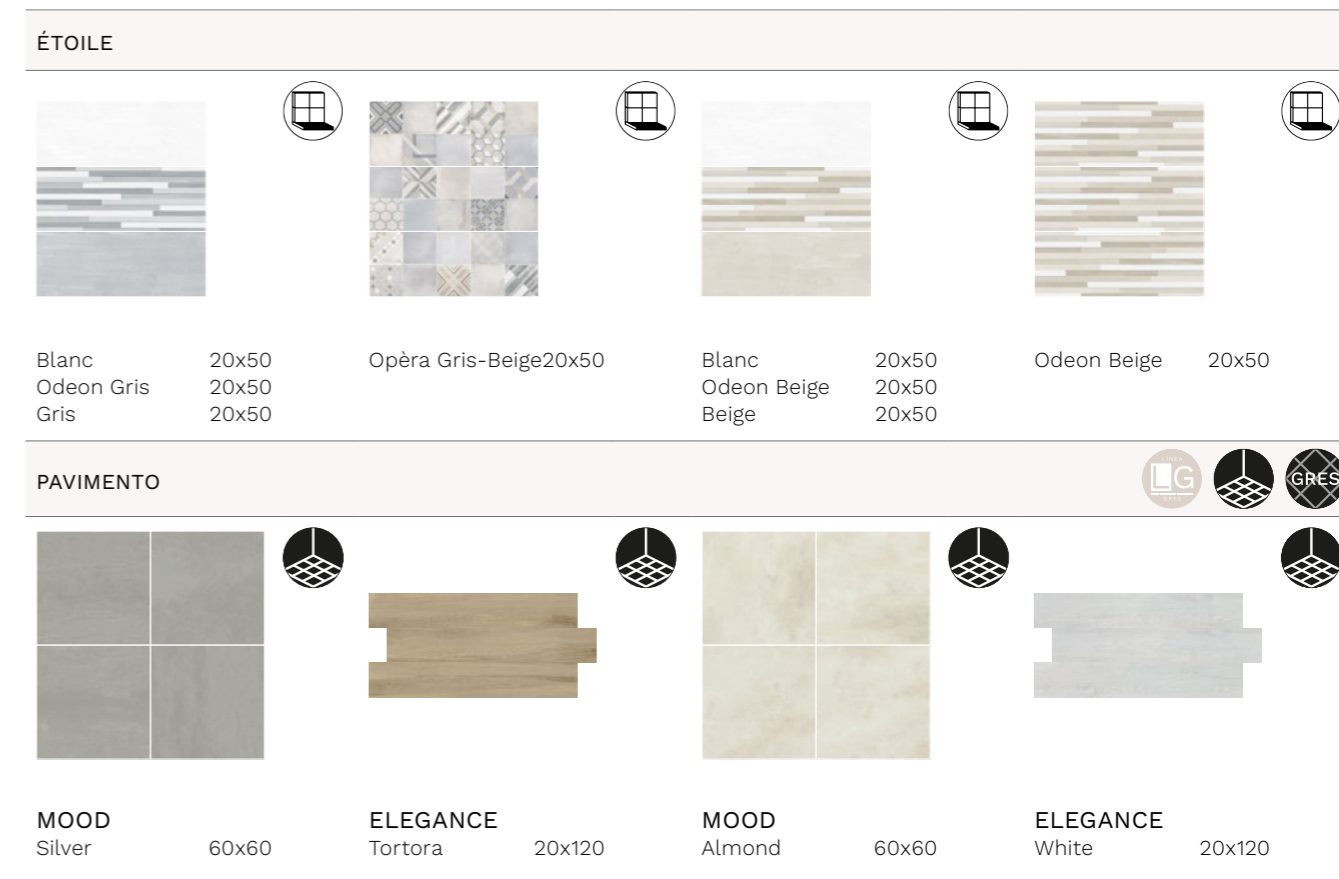

Abbinamenti consigliati

Imballi Packing	Pcs/Box	Mq/Box	≅ Kg/Box	Box/Pallet	Mq/Pallet	≅ Kg/Pallet
20x50	16	1,60	19,10	48	76,80	937