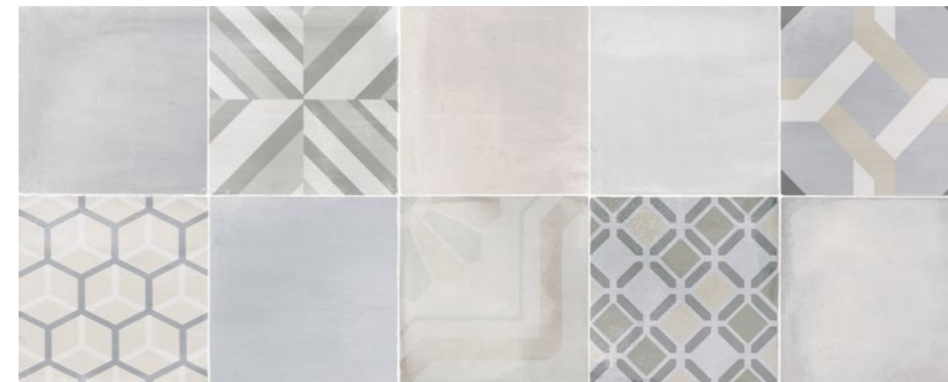

The Etoile collection offers a portfolio of elegant soft concrete colours with velvety surfaces, surrounded by wall decorations or decorated with a majolica effect. Simplicity and elegance. Savoia Italia spa